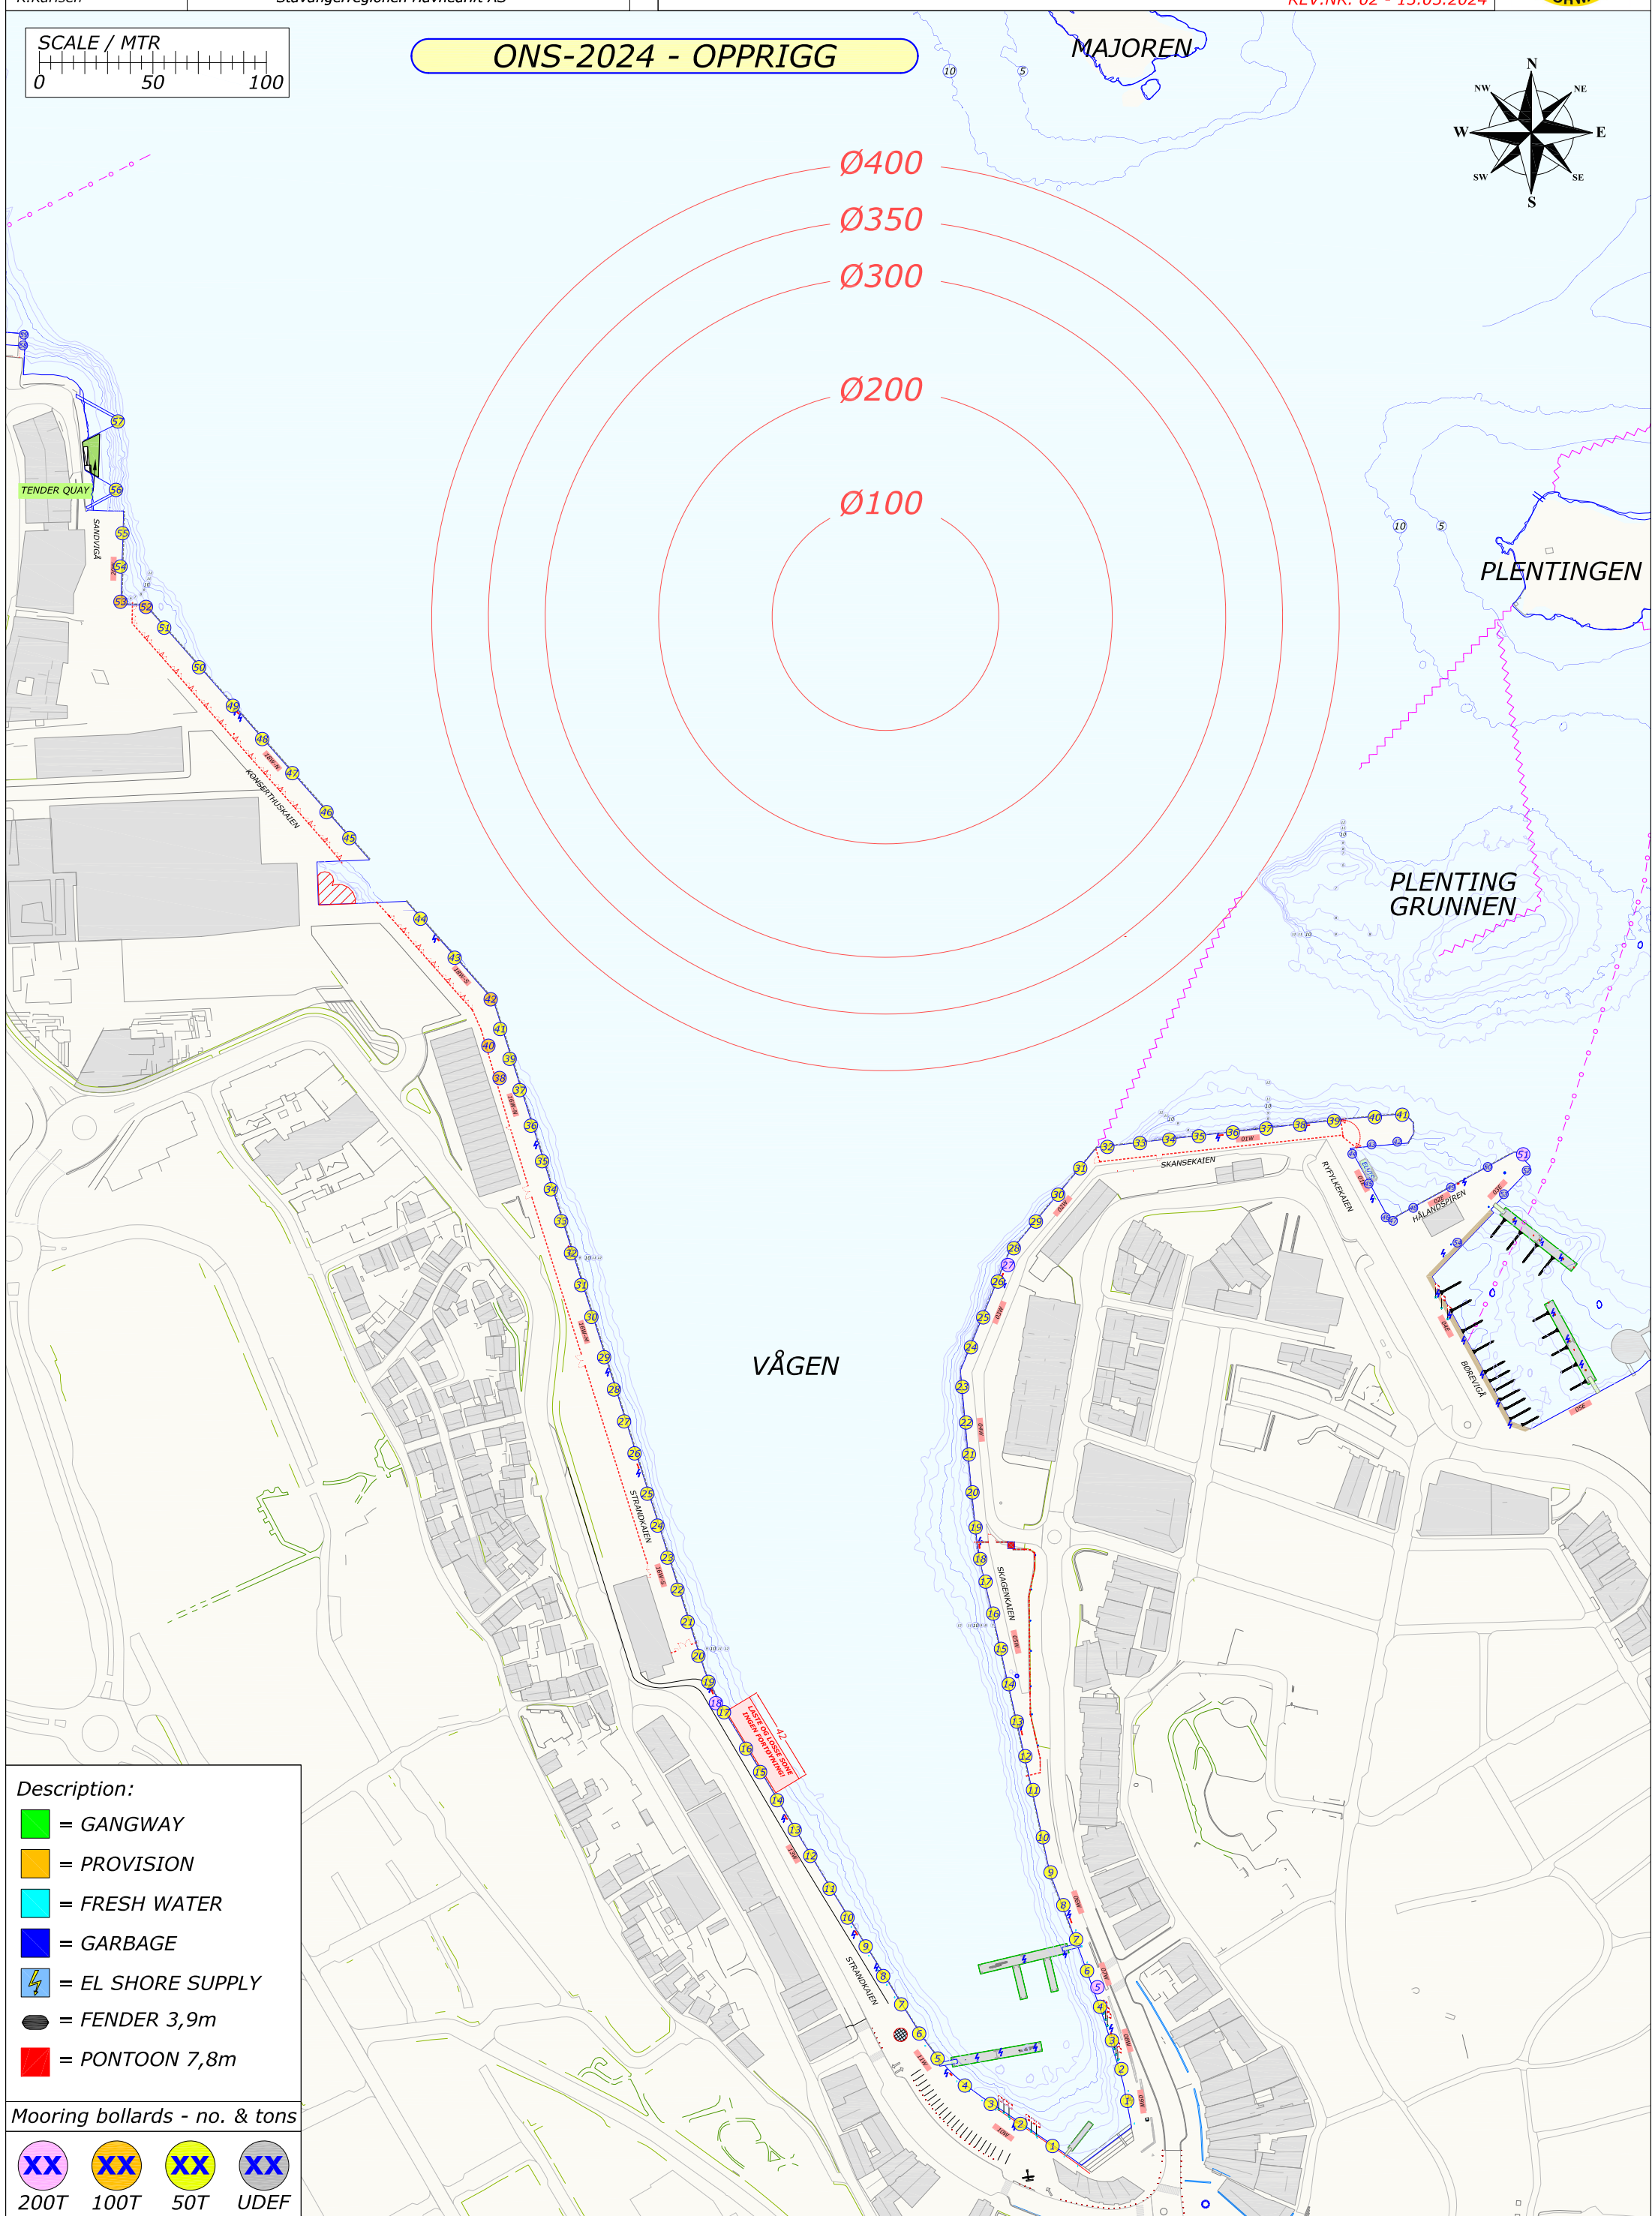

**ONS-2024 - OPPRIGG**

- Description:**
- = GANGWAY
  - = PROVISION
  - = FRESH WATER
  - = GARBAGE
  - ⚡ = EL SHORE SUPPLY
  - = FENDER 3,9m
  - = PONTOON 7,8m

- Mooring bollards - no. & tons**
- XX 200T
  - XX 100T
  - XX 50T
  - XX UDEF